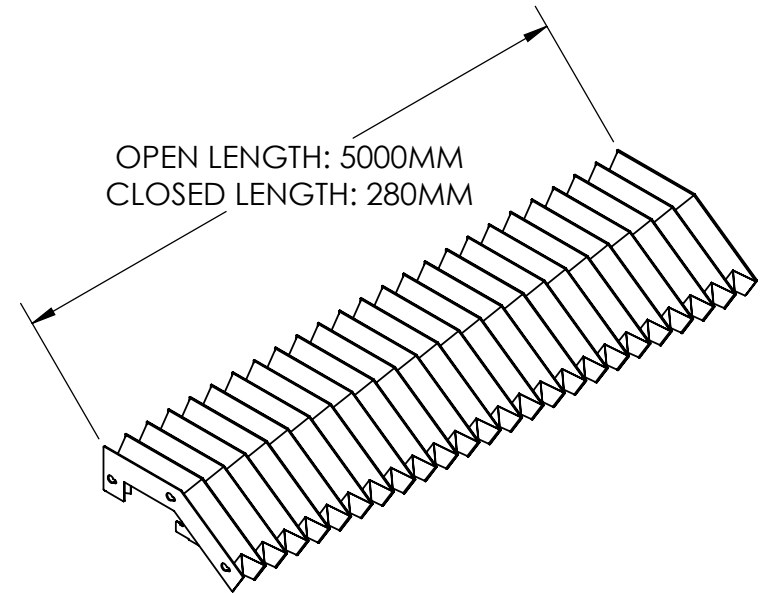

# RBT345/5040RXL

OEM: 1718971, 1867322

THIS DOCUMENT IS THE PROPERTY OF RICHARDSON ELECTRONICS, LTD. AND SHALL NOT BE COPIED, REPRODUCED, USED IN THE MANUFACTURE OR SALE OF APPARATUS OR DISCLOSED TO OTHERS WITHOUT PERMISSION.