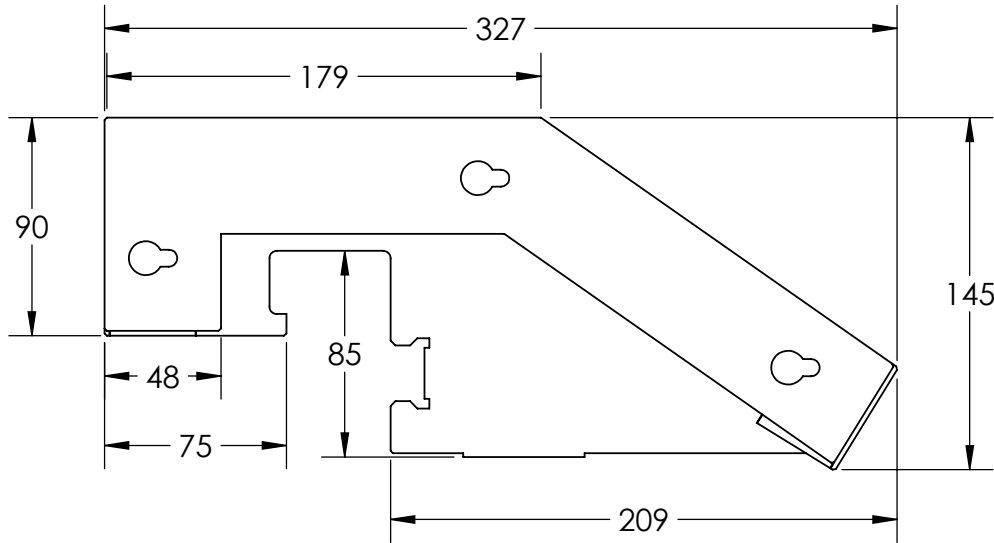

# RBT345/5040RXL

OEM: 1718971, 1867322

THIS DOCUMENT IS THE PROPERTY OF RICHARDSON ELECTRONICS, LTD. AND SHALL NOT BE COPIED, REPRODUCED, USED IN THE MANUFACTURE OR SALE OF APPARATUS OR DISCLOSED TO OTHERS WITHOUT PERMISSION.